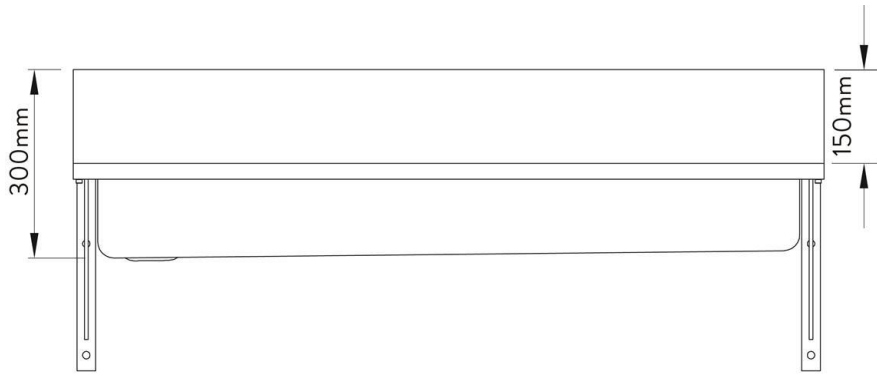

## LSG Hand Wash Station Specifications

Outer case made from COMPACTR CORE Laminate Panel. Various colour available.

Versatile in all outdoor environments.

Tap holes are drilled either on site by plumber / installer, or can be predrilled according to specification.