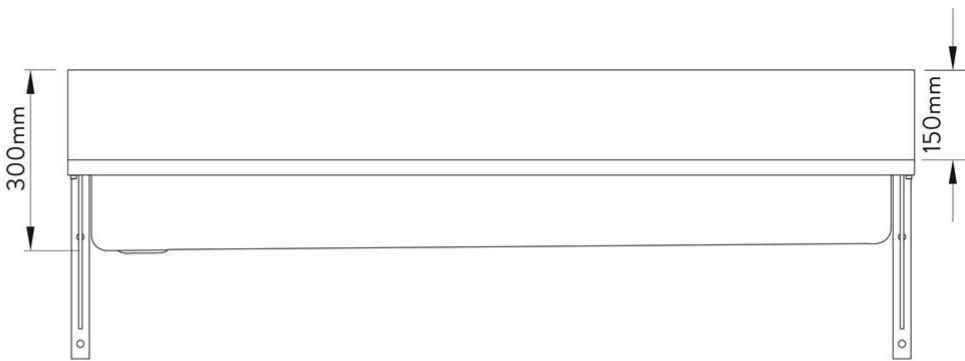

## LSG Hand Wash Station Specifications

Outer case made from COMPACTR CORE Laminate Panel. Various colour available.

Versatile in all outdoor environments.

Tap holes are drilled either on site by plumber / installer, or can be predrilled according to specification.