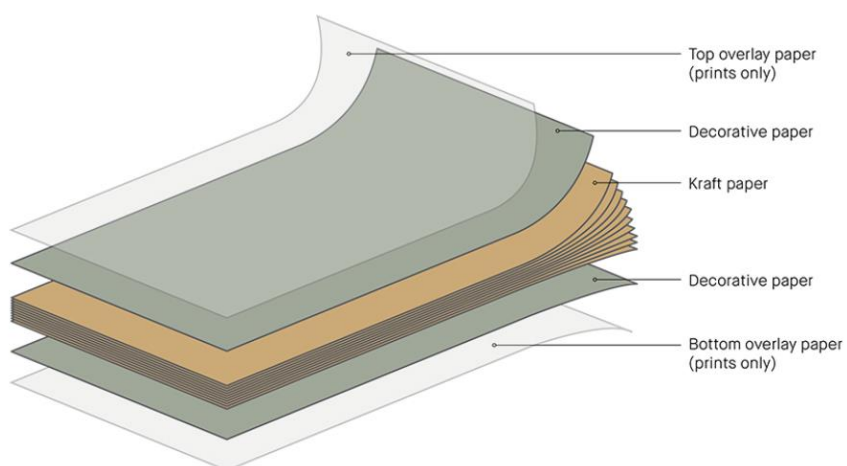

## LSG Hand Wash Station Specifications

Outer case made from COMPACTR CORE Laminate Panel. Various colour available.

Versatile in all outdoor environments.

Tap holes are drilled either on site by plumber / installer, or can be predrilled according to specification.