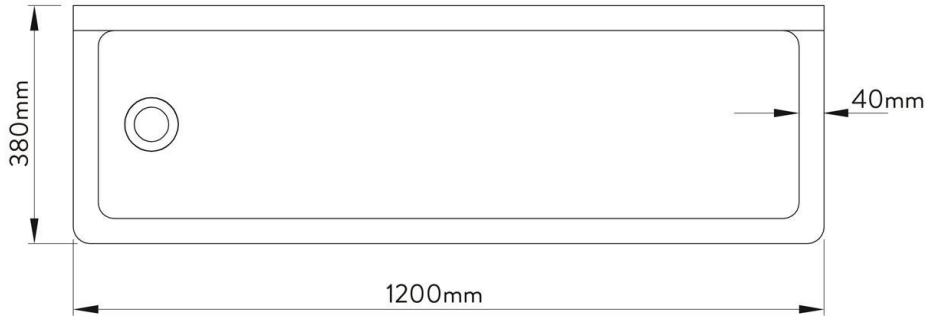

## LSG Hand Wash Station Specifications

Outer case made from COMPACTR CORE Laminate Panel. Various colour available.

Versatile in all outdoor environments.

Tap holes are drilled either on site by plumber / installer, or can be predrilled according to specification.