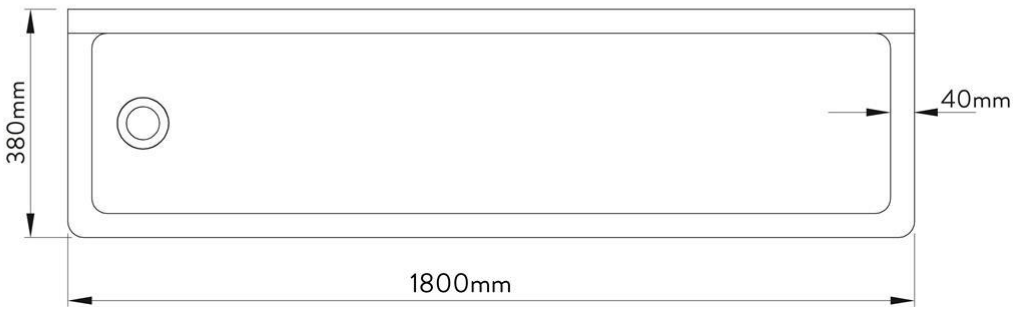

## LSG Hand Wash Station Specifications

Outer case made from COMPACTR CORE Laminate Panel. Various colour available.

Versatile in all outdoor environments.

Tap holes are drilled either on site by plumber / installer, or can be predrilled according to specification.